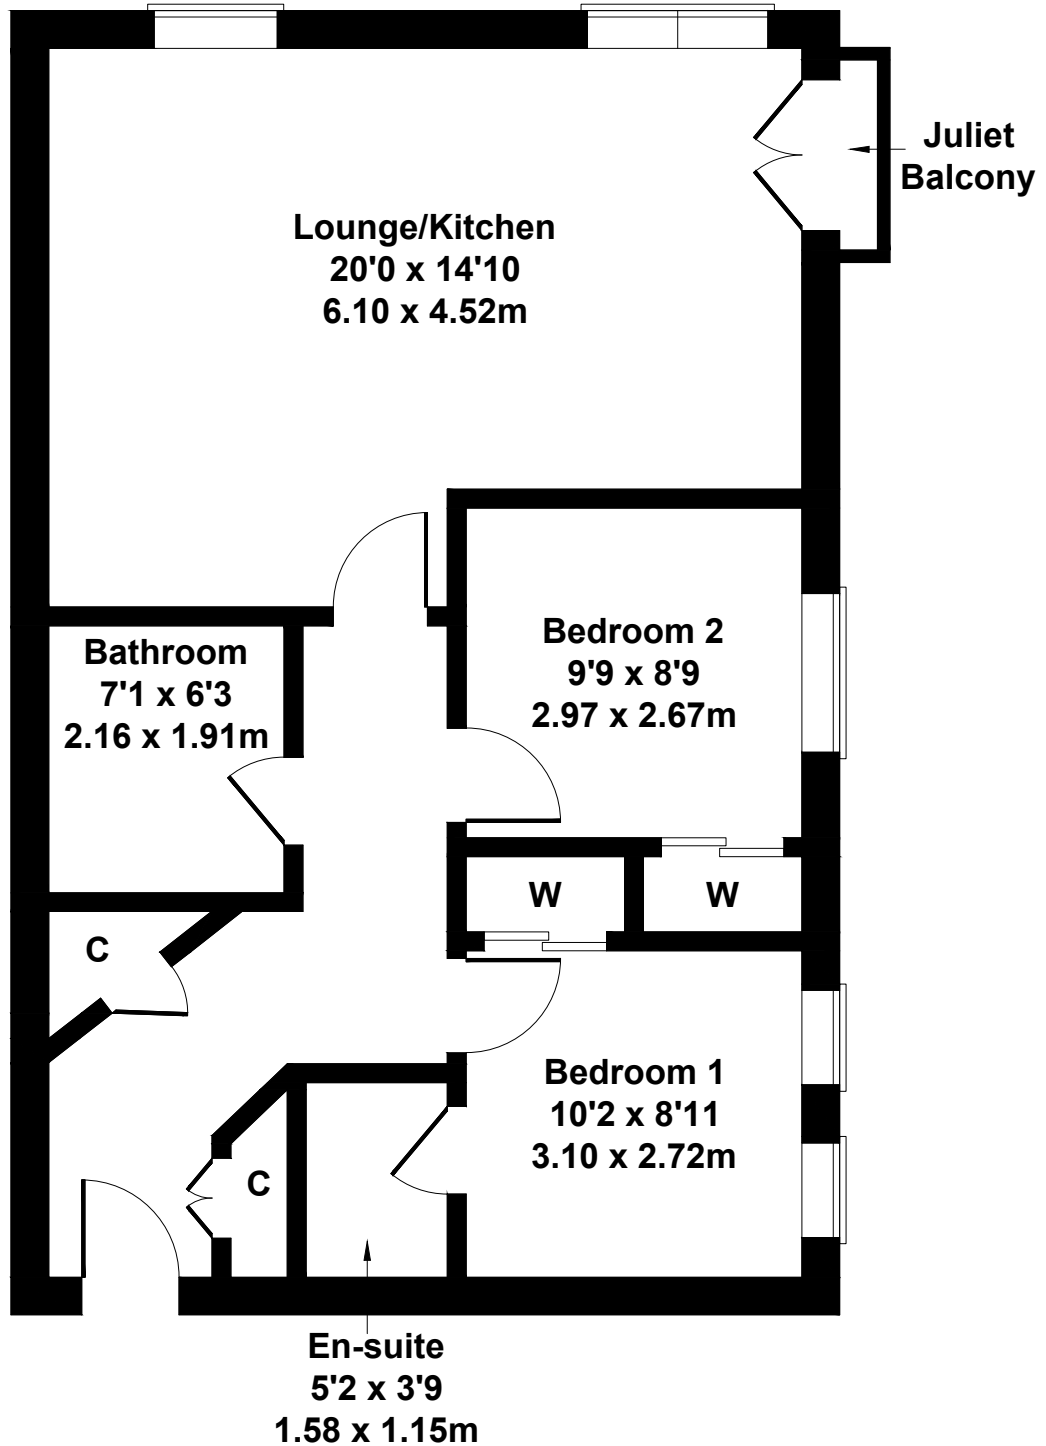

Approximate Gross Internal Area
652 sq ft - 61 sq m

SKETCH PLAN FOR ILLUSTRATIVE PURPOSES ONLY

All measurements walls, doors, windows, fittings and appliances, their sizes and locations, are approximate only. They cannot be regarded as being a representation by the seller, nor their agent.